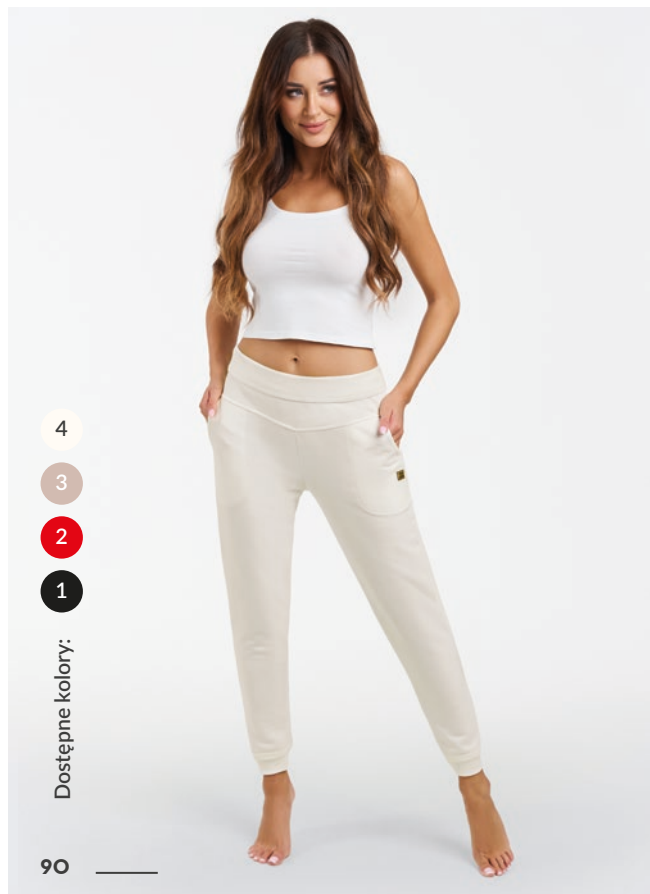

90. ROMA, spodnie dresowe damskie, S-XXL
/ ROMA, women's sweatpants, S-XXL
80% bawełna, 20% poliester / 80% cotton, 20% polyester