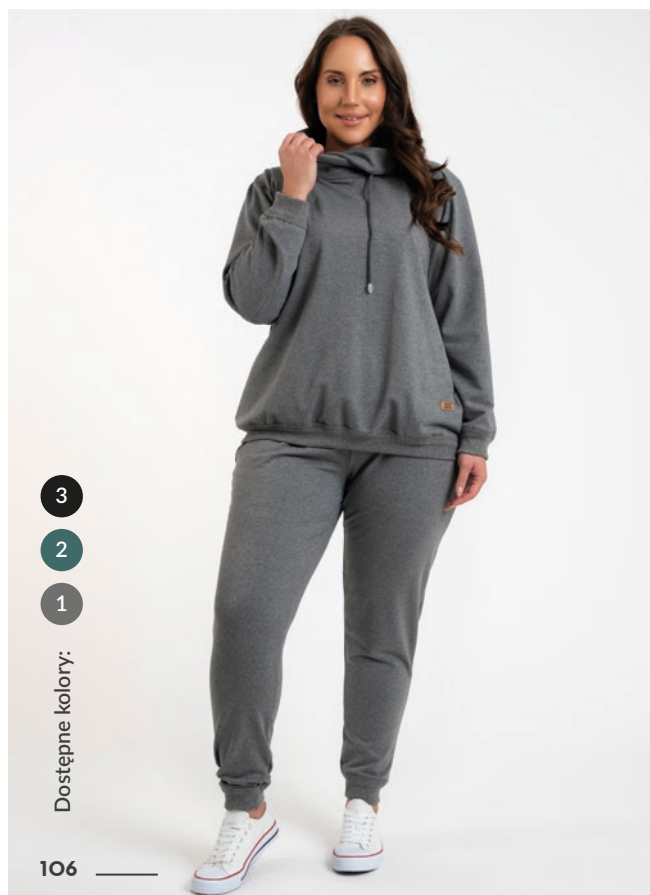

106. MALMO, bluza dresowa damska, S-XXL, dzianina dresowa / MALMO, women's sweatshirt, S-XXL, tracksuit knit
95% bawełna, 5% elastan / 95% cotton, 5% elastane